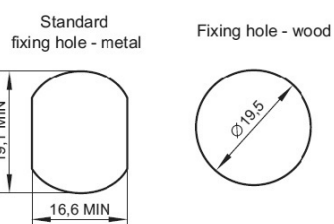

L: 16mm
20mm
25mm
32mm