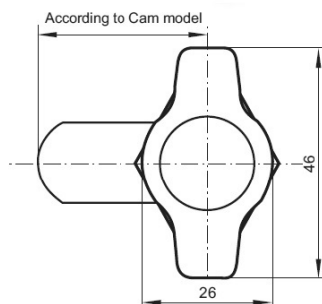

L: 16mm
20mm
25mm
32mm