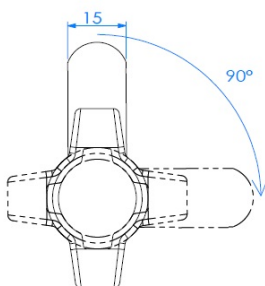

L: 16mm
20mm
25mm
32mm